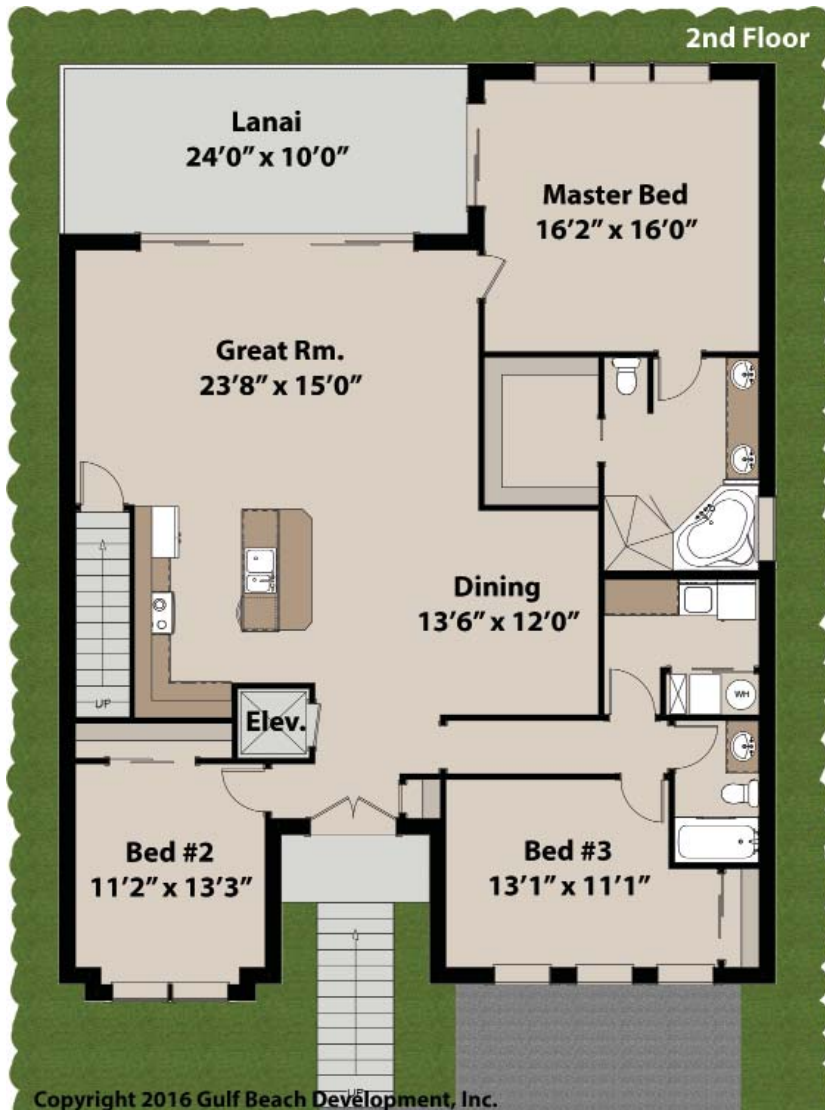

SUNSET BAY

1-800-600-6683

Copyright 2016 Gulf Beach Development, Inc All Rights Reserved (Copyright Protected)

Coastal Collection Single Level

3 Bedroom - 2 Baths

Width 42' 0"

Depth 55' 0"

Total Build . . . 4,402 Sq. Ft.

Total Living . . . 1,961 Sq. Ft.

This home may reflect options not included in the base price.

Copyright 2016 Gulf Beach Development, Inc.

Copyright 2016 Gulf Beach Development, Inc.