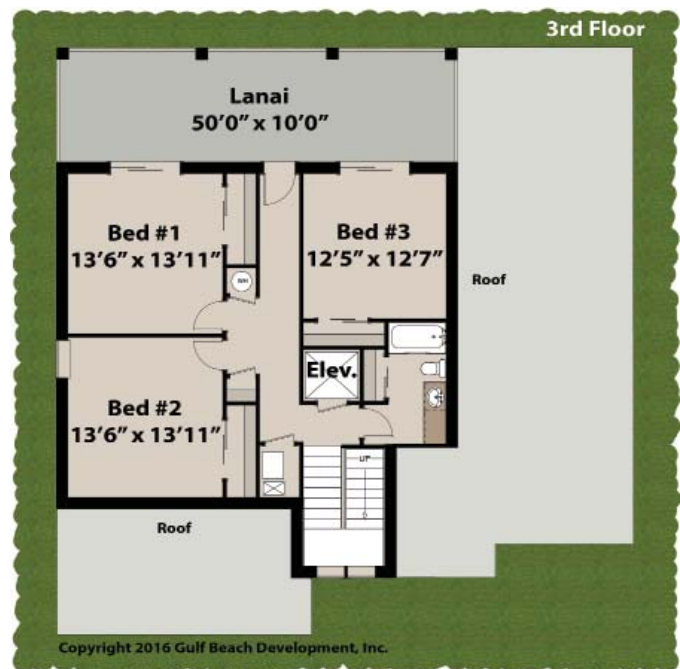

Coastal Collection
Multi-level

4 Bedroom - 2 1/2 Baths

Width . . . . . 50'-0"

Depth . . . . . 51'-0"

Total Build . . . . 6,214 Sq. Ft.

Total Living . . . 3,231 Sq. Ft.

This home may reflect options not included in the base price.

Copyright 2016 Gulf Beach Development, Inc All Rights Reserved (Copyright Protected)